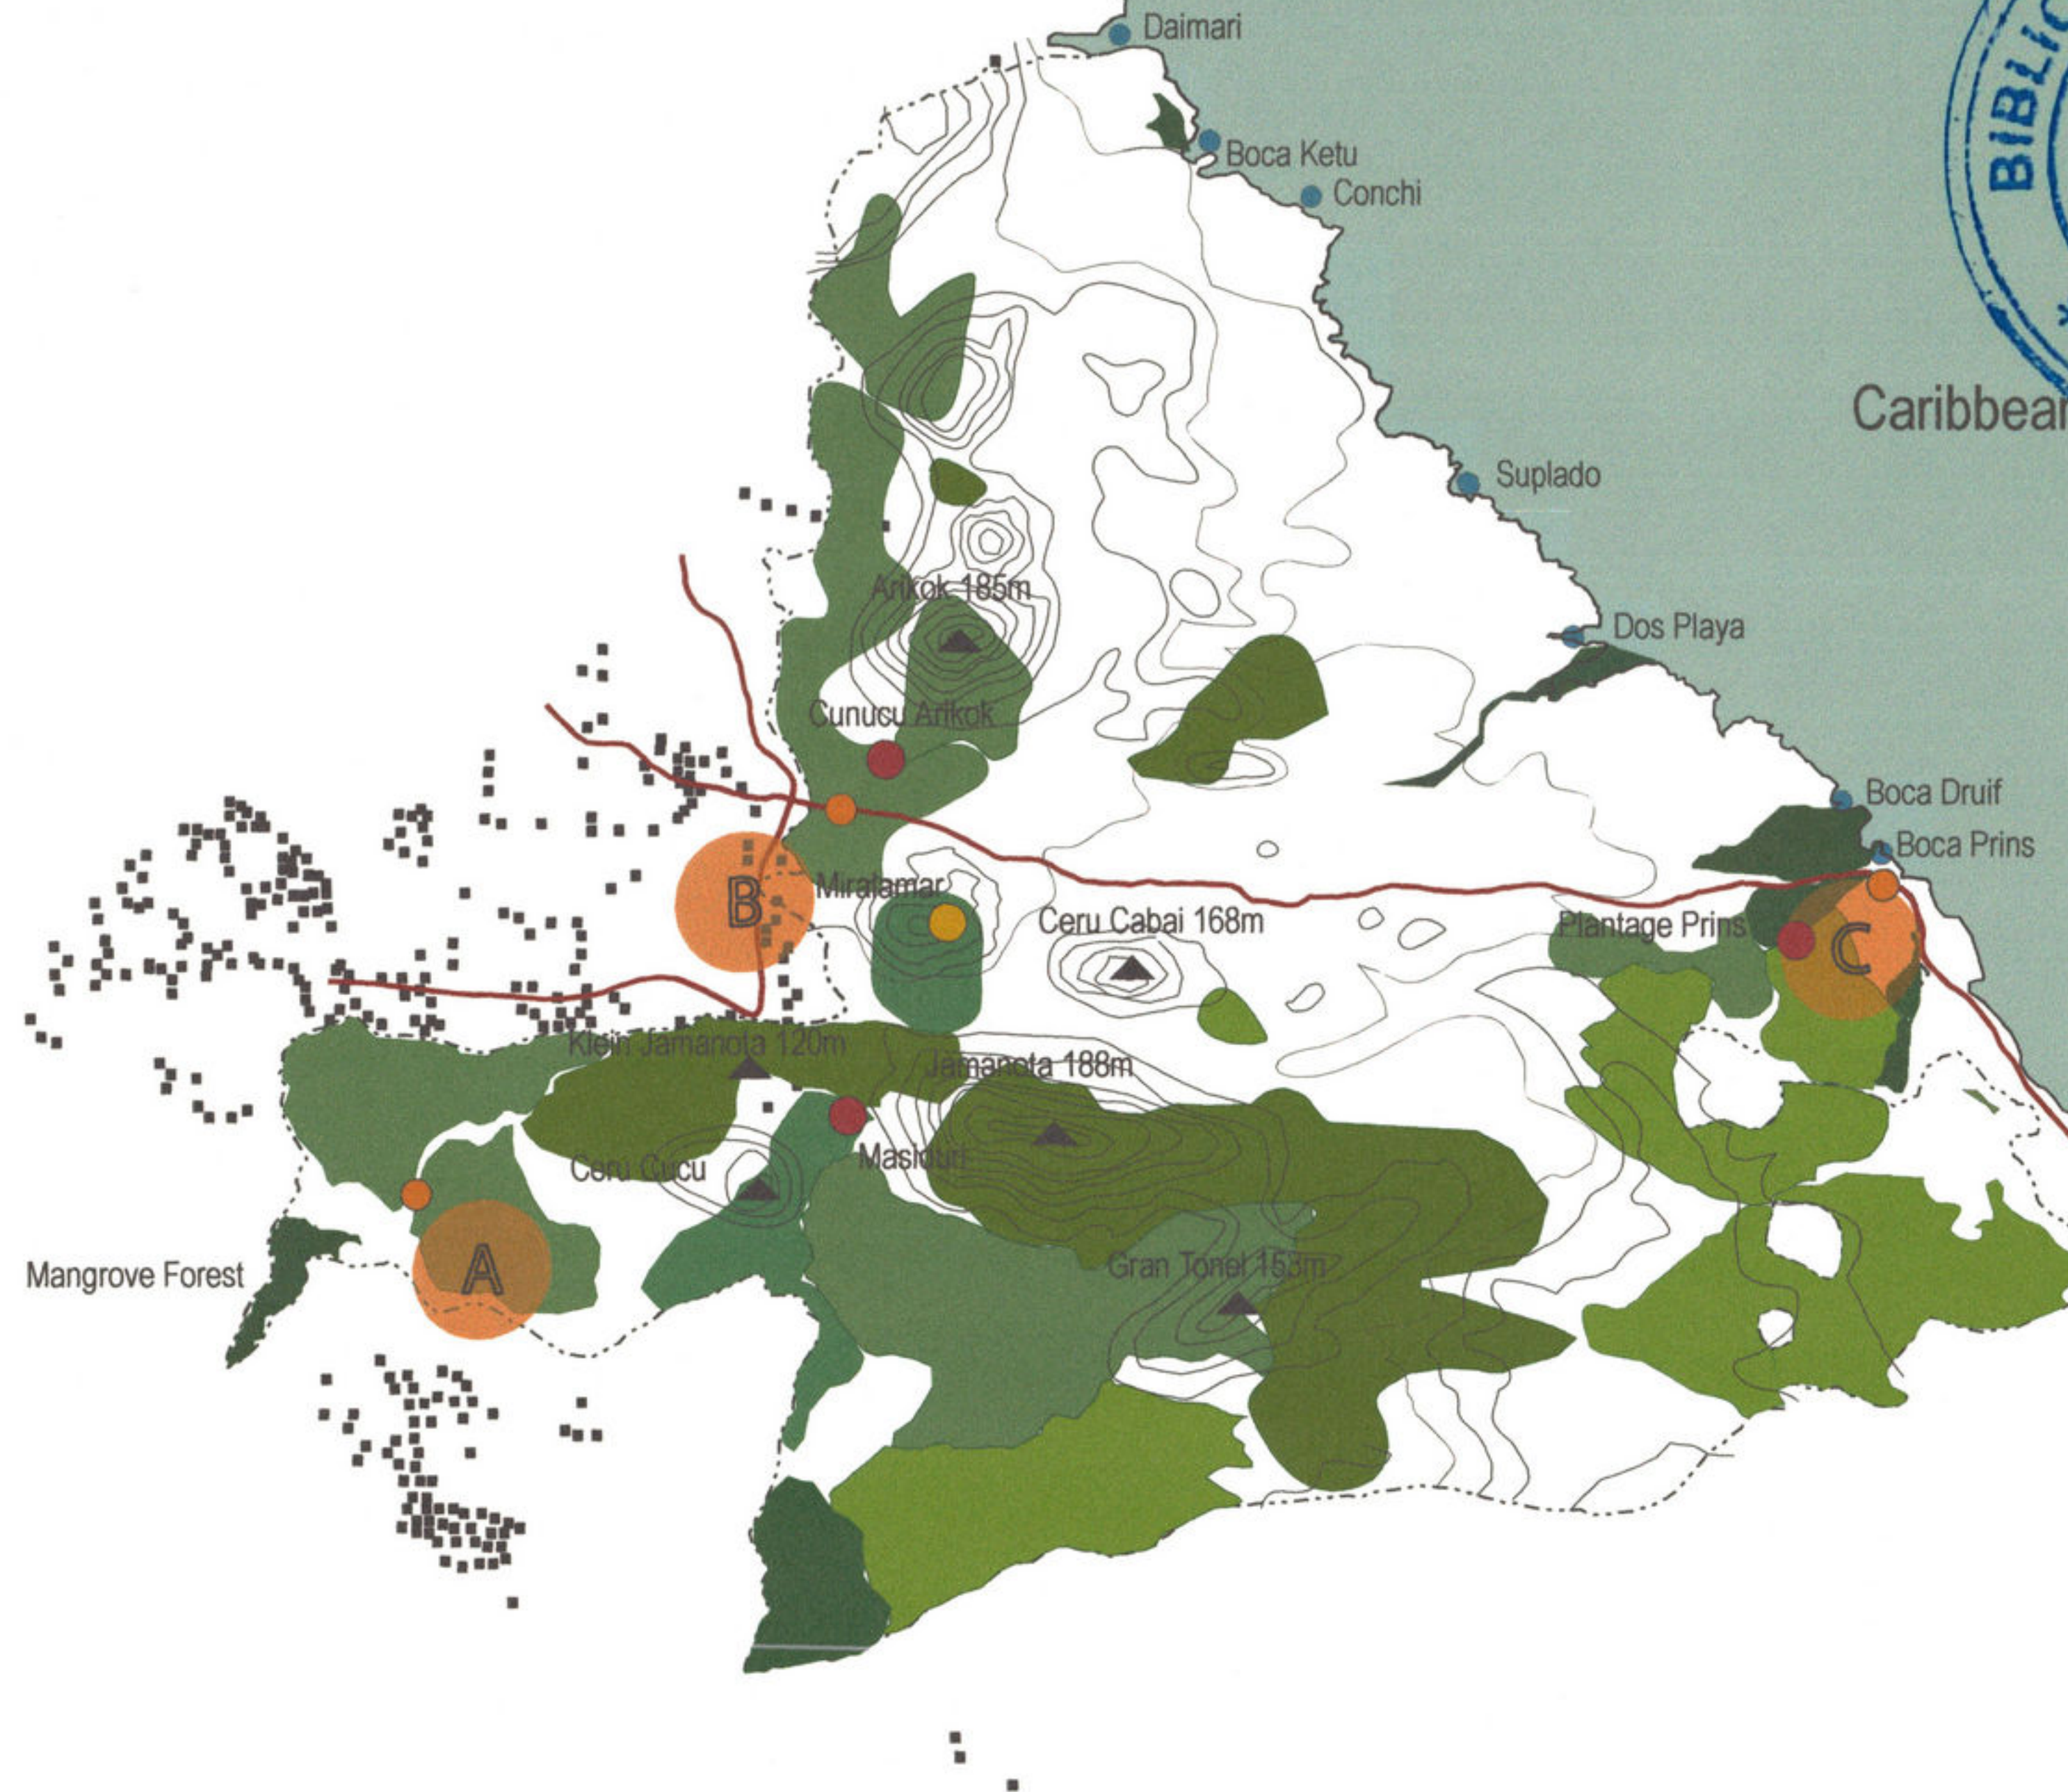

Proposed Ecolodge Sites

Vegetation Density

Goldmine

Historic Sites

Main Road

Topography

Park Entrances

Private Houses

Ocean Inlet

Proposed Ecolodge Areas

Caribbean Sea

1mi

N